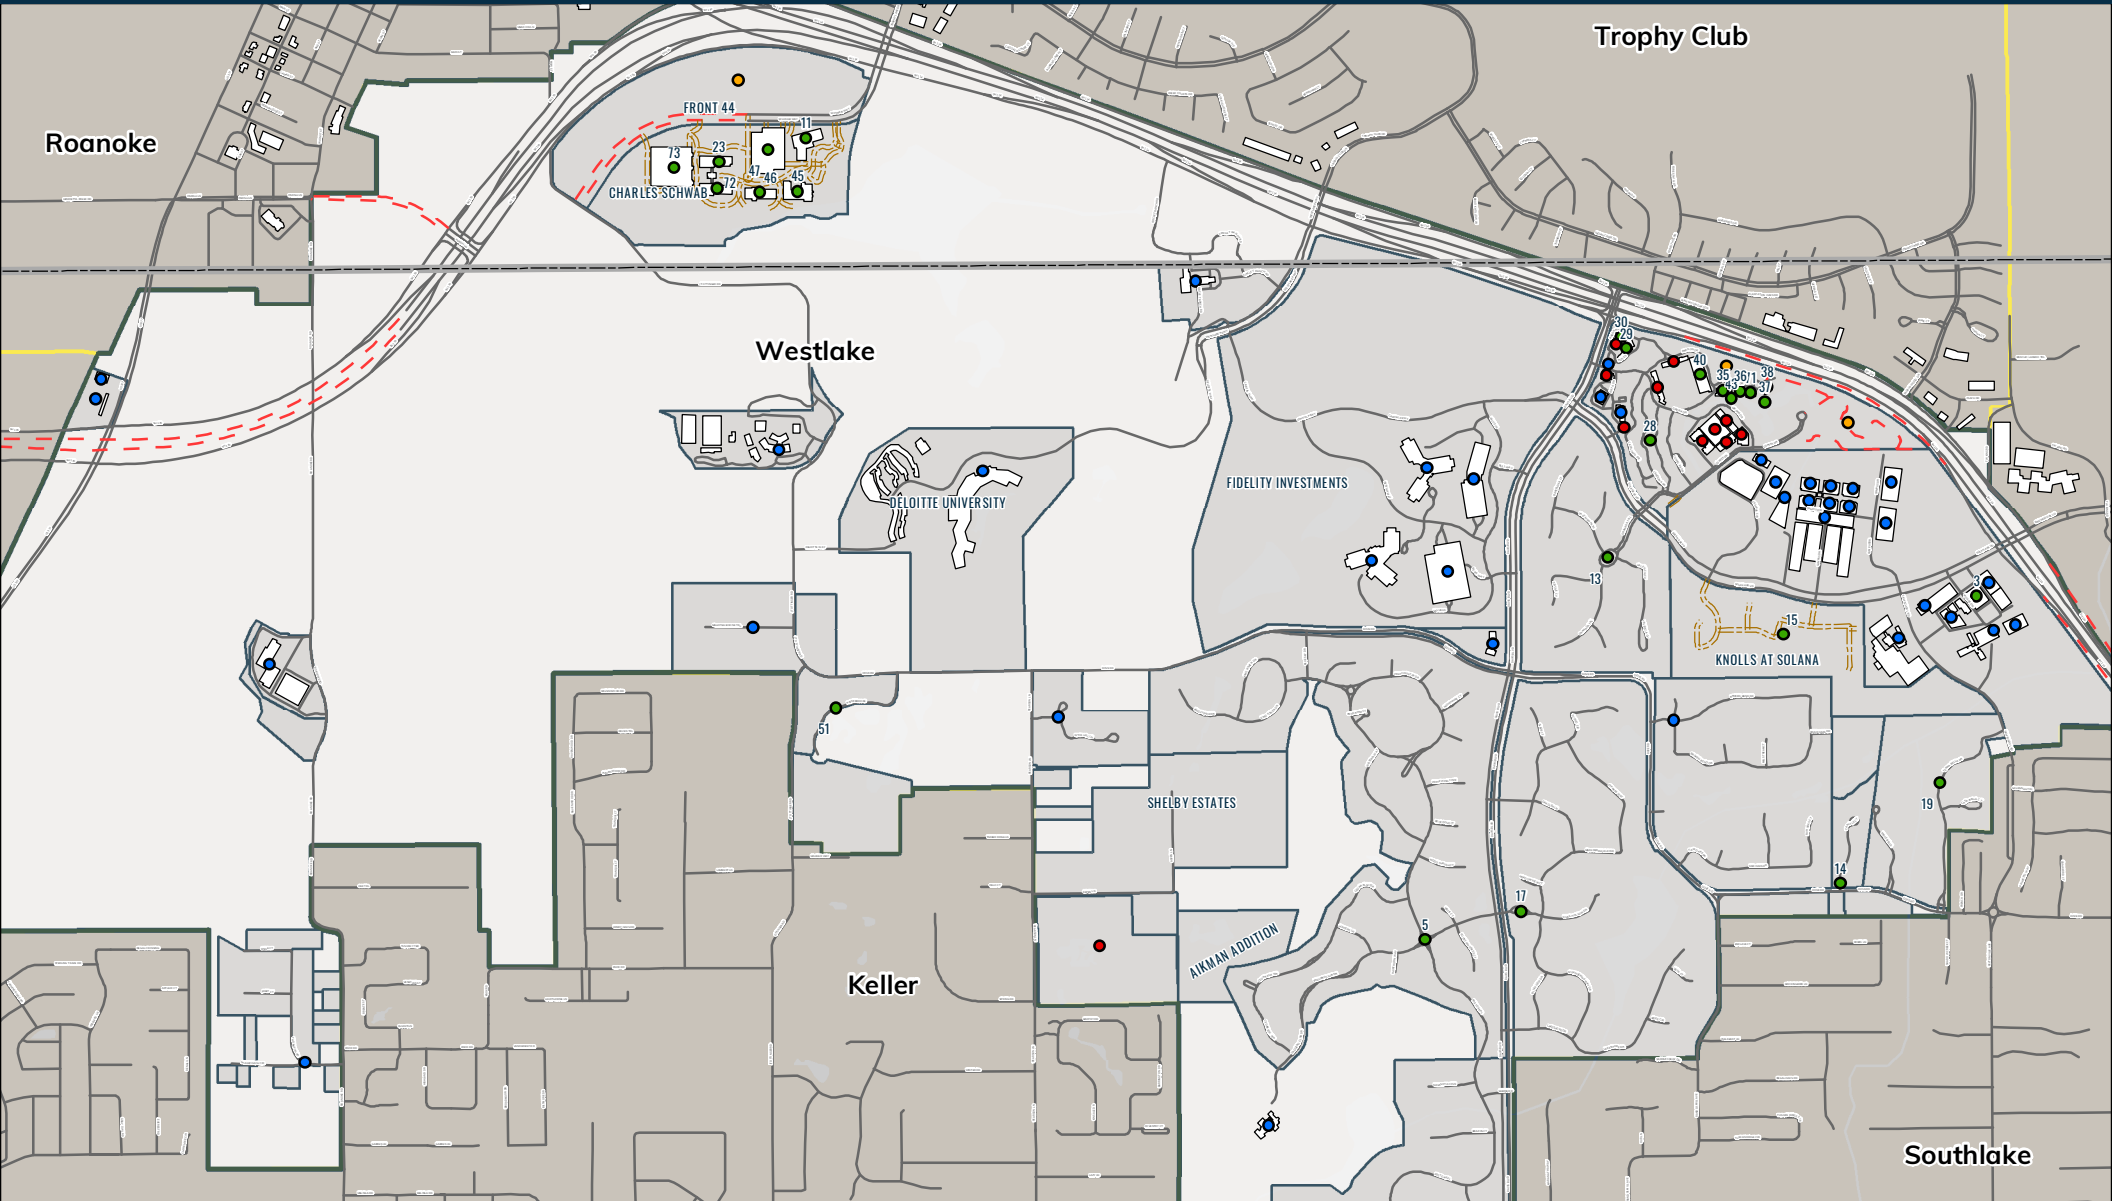

THE TOWN OF WESTLAKE DEVELOPMENT MAP

BOUNDARY LEGEND

-  County Boundary
-  Subdivisions
-  Westlake Limits
-  Other City Limits

ROAD LEGEND

-  Existing Road
-  Proposed Road
-  Road Under Construction

DEVELOPMENT STATUS

-  Announced
-  Under Construction
-  Conceptual
-  Existing

1 in = 0.4 miles

UPDATED: MONDAY, JANUARY 6, 2020